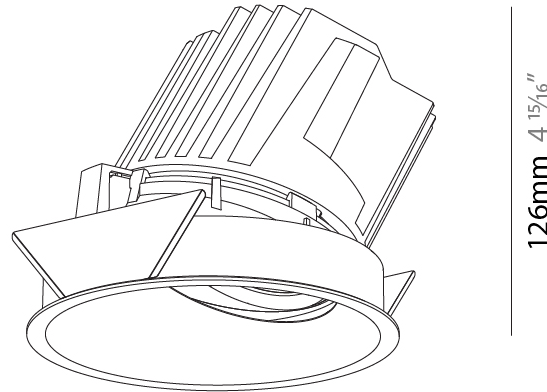

### PHYSICAL

Shape: Round  
 Diameter (mm): 139  
 Diameter (in): 5 1/2  
 Height (mm): 126  
 Height (in): 4 15/16  
 Ceiling Thickness (mm): 10 / 12.5 / 15  
 Ceiling Thickness (in): 3/8 or 1/2 or 9/16  
 Min. Recessing Depth (mm): 140  
 Min. Recessing Depth (in): 5 1/2  
 Light Distribution: Adjustable / Asymmetric  
 Weight (kg): 0.811  
 Weight (lbs): 1.79  
 Fixture Finish: SSR / BKV / CWI / CRY / HAB / LAG / UFT / ITA / RUA / RUR / MIC / FTG / MYG / TWT / LOD / PUS / FRO / FUP / KIA / POP / BLS / SPG / MEY / GOH / GUM / CHC / COM / ABZ / JAG / OBR / MOS / ROR  
 Fixture Material: Aluminum Die Cast  
 Cut-out Measurements: 130mm / 5 1/8"

### RATINGS AND CERTIFICATIONS

Certified By: Certified for North American Standards  
 IP rating: IP20

Ø 125mm 4 15/16"  
 Ø 139mm 5 1/2"

130mm 5 1/8"    140mm 5 1/2"    10 | 15mm 3/8" 5/16"    30°

A