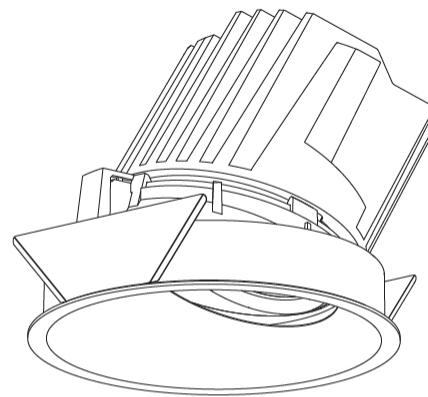

PHYSICAL

Shape: Round
Diameter (mm): 139
Diameter (in): 5 1/2
Height (mm): 126
Height (in): 4 15/16
Ceiling Thickness (mm): 10 / 12.5 / 15
Ceiling Thickness (in): 3/8 or 1/2 or 9/16
Min. Recessing Depth (mm): 140
Min. Recessing Depth (in): 5 1/2
Light Distribution: Adjustable / Asymmetric
Weight (kg): 0.816
Weight (lbs): 1.8
Fixture Finish: SSR / BKV / CWI / CRY / HAB / LAG / UFT / ITA / RUA / RUR / MIC / FTG / MYG / TWT / LOD / PUS / FRO / FUP / KIA / POP / BLS / SPG / MEY / GOH / GUM / CHC / COM / ABZ / JAG / OBR / MOS / ROR
Fixture Material: Aluminum Die Cast
Cut-out Measurements: 130mm / 5 1/8"

ELECTRICAL

Lamp Type: LED (Zhaga Standard)
Input Wattage (W): 28.6
Total Output Wattage (W): 26
Dimming: Tri-Mode (Non-Dimming and Phase Dimming (120Vac only) and 0-10V Dimming)
Driver Included: No
Driver Location: Recessed Housing
Driver Type: Constant Current - Universal
Driver Class: Class 2
Housing: See components
Input Voltage (V): 120 - 277
Constant Current (MA): 700

LED

Number of LEDs: 1
Color Temperature (°K): 2700 / 3000 / 3500 / 4000
Max. Delivered Lumen (lm): 2320 / 2380 / 2499 / 2550
Nominal Lumen (lm): 3210 / 3290 / 3459 / 3530
CRI: >90 CRI
Lamp Life (hrs): 50000

OPTICAL

Reflector: 20 / 25 / 40
Adjustability: Fixed

RATINGS AND CERTIFICATIONS

Certified By: Certified for North American Standards
IP rating: IP20